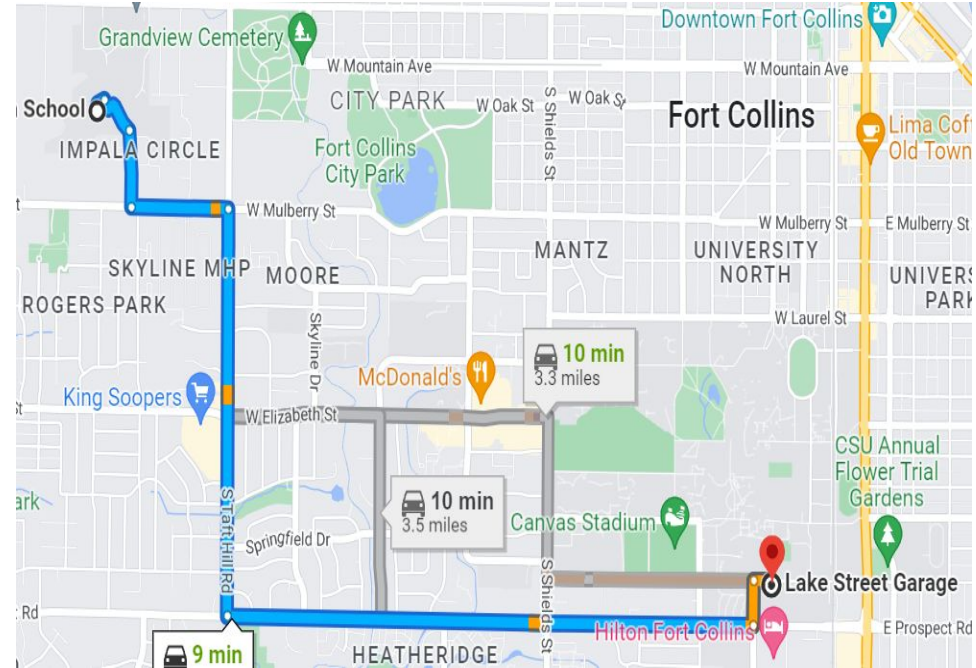

Where to Park for Community

Classic:Option 3:

Lake Street Parking Garage (Directions from PHS)

Poudre High School

201 S Impala Dr, Fort Collins, CO 80521

- Take S Impala Dr to W Mulberry St
  2 min (0.3 mi)
- Take S Taft Hill Rd and W Prospect Rd to Centre Ave
  7 min (3.0 mi)
- Continue on Centre Ave. Drive to W Lake St
  46 s (0.2 mi)

Lake Street Garage

Fort Collins, CO 80526