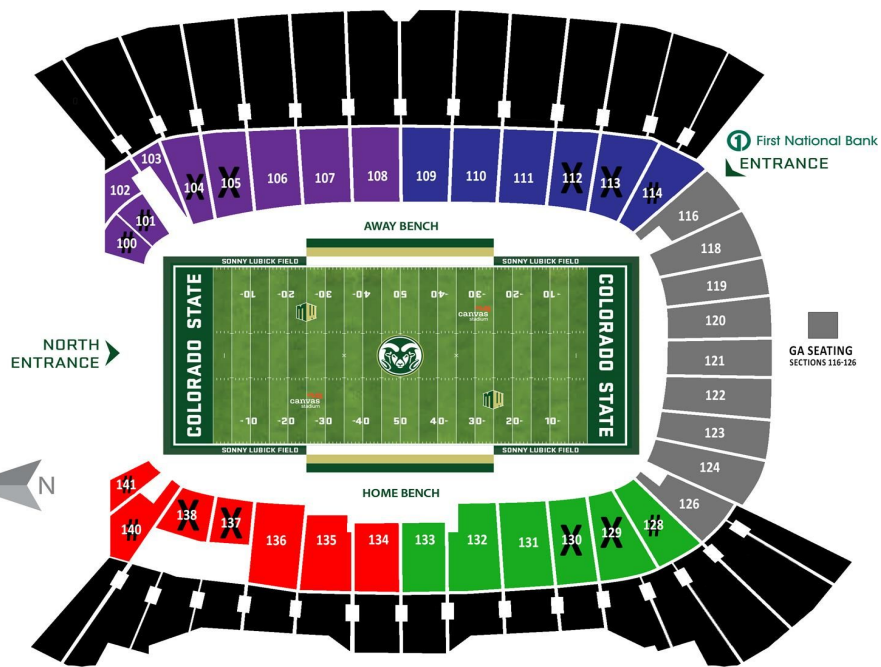

Mesh Bag

Purse

Tinted Plastic Bags

IMPORTANT INFORMATION FOR THE CANVAS CLASSIC

September

Friday
30

Where to Sit at Canvas Stadium:

-You will only be allowed to sit in Poudre's assigned sections.

PHS Sections:

(Blue)

Student Section #s

112-114

*Enter through the
First National Bank
Entrance

Canvas stadium

- FORT COLLINS LAMBKINS
SECTIONS 100-108
- Poudre IMPALAS
SECTIONS 109-114
- FOSSIL RIDGE SABERCATS
SECTIONS 128-133
- ROCKY MOUNTAIN LOBOS
SECTIONS 134-141
- # BAND SECTIONS
IN SCHOOL SECTIONS
- X STUDENT SECTIONS
IN SCHOOL SECTIONS

Link to Canvas Stadium Seating Map:

<https://tinyurl.com/seat-map-classic>

IMPORTANT INFORMATION FOR THE CANVAS CLASSIC

September

30

**ALL FANS MUST ENTER THROUGH GATE 1
ON THE NORTH SIDE OF THE STADIUM--
THE GATE WILL OPEN AT 3:30 P.M.**