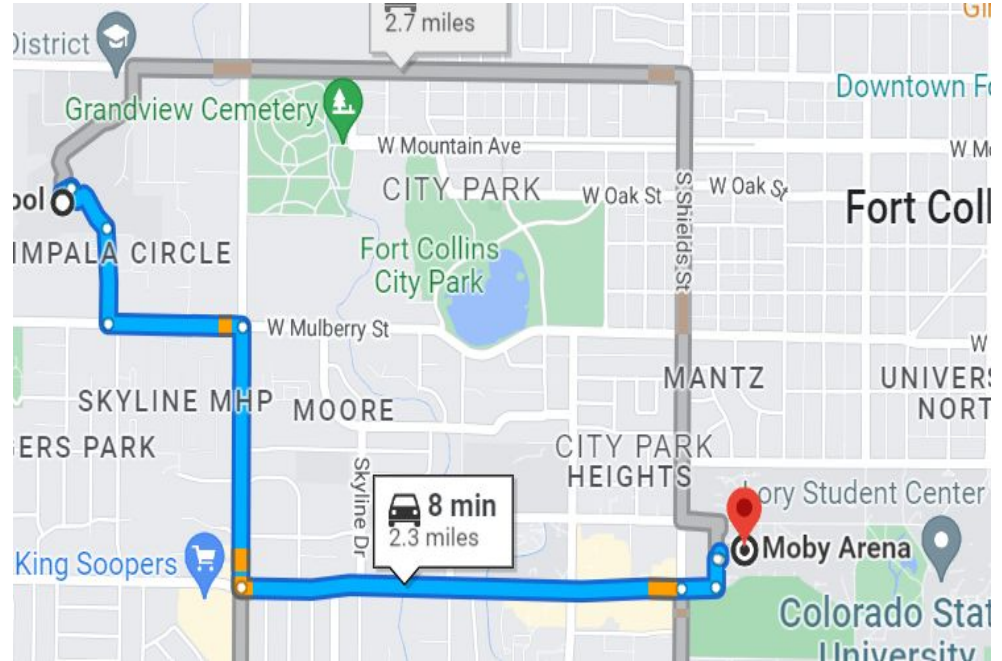

Poudre High School

201 S Impala Dr, Fort Collins, CO 80521

- > Take S Impala Dr to W Mulberry St
2 min (0.3 mi)
- > Take S Taft Hill Rd and W Elizabeth St to Hughes Way
6 min (2.0 mi)
- > Continue on Hughes Way to your destination
3 min (0.6 mi)

Morgan Library Parking Lot

Fort Collins, CO 80521

Where to Park for Community

Classic:Option 2:

Moby Arena Lot #195 (Directions from PHS)

Poudre High School

201 S Impala Dr, Fort Collins, CO 80521

- > Take S Impala Dr to W Mulberry St

2 min (0.3 mi)

- > Take W Elizabeth St to Moby Dr

5 min (1.8 mi)

- > Drive to Moby Dr

1 min (0.2 mi)

Where to Park for Community

Classic:Option 3:

Lake Street Parking Garage (Directions from PHS)

Poudre High School

201 S Impala Dr, Fort Collins, CO 80521

- Take S Impala Dr to W Mulberry St
2 min (0.3 mi)
- Take S Taft Hill Rd and W Prospect Rd to Centre Ave
7 min (3.0 mi)
- Continue on Centre Ave. Drive to W Lake St
46 s (0.2 mi)