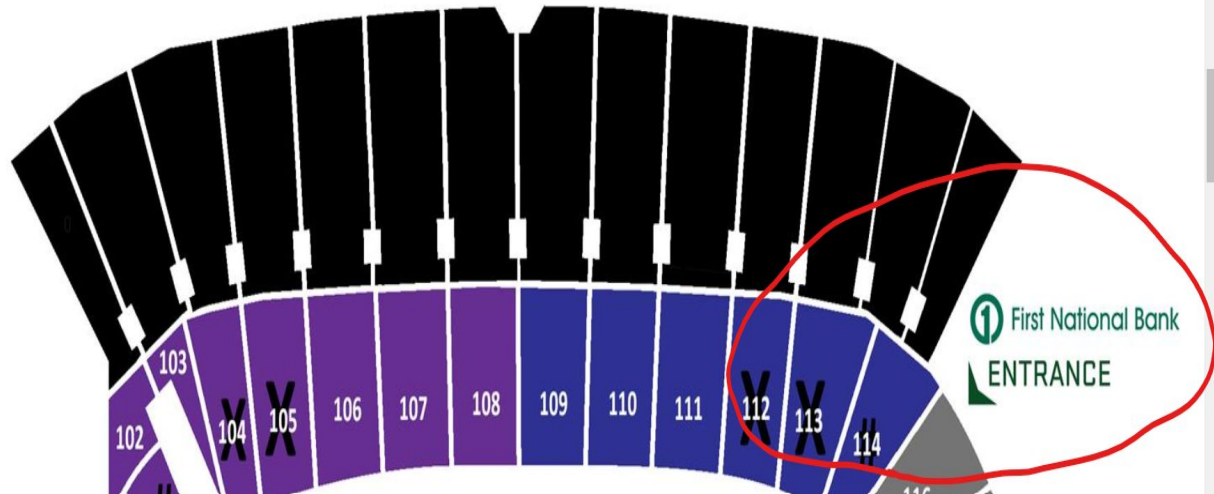

Mesh Bag

Purse

Tinted Plastic Bags

IMPORTANT INFORMATION FOR THE CANVAS CLASSIC

September

Friday
30

Where to Sit at Canvas Stadium:

-You will only be allowed to sit in Poudre's assigned sections.

PHS Sections:

(Blue)

Student Section #s

112-114

*Enter through the
First National Bank
Entrance

Canvas stadium

- FORT COLLINS LAMBKINS
SECTIONS 100-108
- Poudre IMPALAS
SECTIONS 109-114
- FOSSIL RIDGE SABERCATS
SECTIONS 128-133
- ROCKY MOUNTAIN LOBOS
SECTIONS 134-141
- # BAND SECTIONS
IN SCHOOL SECTIONS
- X STUDENT SECTIONS
IN SCHOOL SECTIONS

Link to Canvas Stadium Seating Map:

<https://tinyurl.com/seat-map-classic>

IMPORTANT INFORMATION FOR THE CANVAS CLASSIC

September

30

**ALL FANS MUST ENTER THROUGH GATE 1
ON THE NORTH SIDE OF THE STADIUM--
THE GATE WILL OPEN AT 3:30 P.M.**