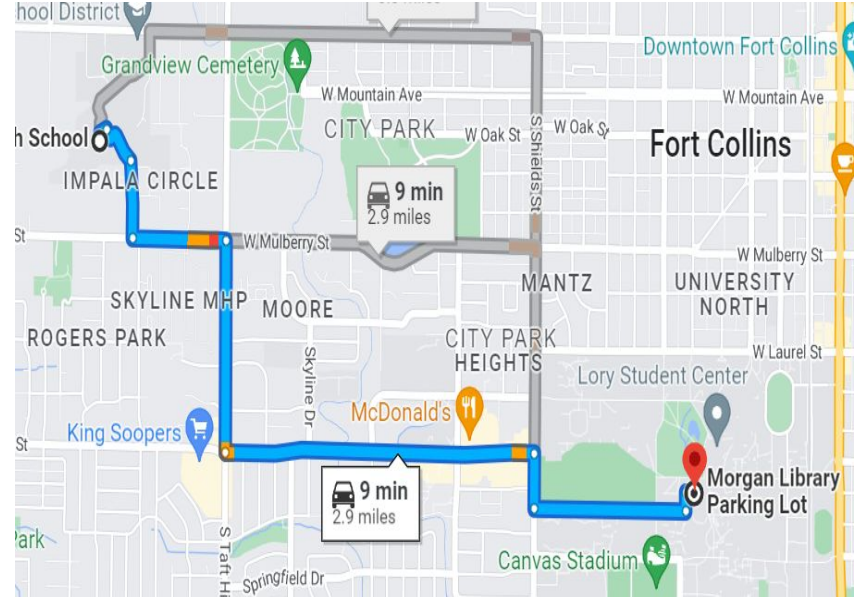

Where to Park for Community Classic: Option 1: **Morgan Library Parking Lot #425** **(Directions from PHS)**

Poudre High School

201 S Impala Dr, Fort Collins, CO 80521

- > Take S Impala Dr to W Mulberry St
  2 min (0.3 mi)
- > Take S Taft Hill Rd and W Elizabeth St to Hughes Way
  6 min (2.0 mi)
- > Continue on Hughes Way to your destination
  3 min (0.6 mi)

Morgan Library Parking Lot

Fort Collins, CO 80521